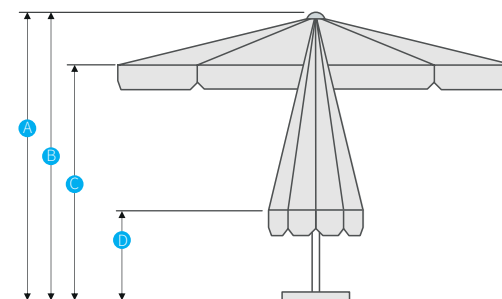

- ❁ Hubs and runners are made from laminated bamboo for maximum strength
- ❁ The parasol can be turned around and adjusted to achieve a fall of the shadow
- ❁ Canvases can be taken off easily for cleaning or replacement
- ❁ Hinges and connectors made from stainless steel
- ❁ All parts can be replaced separately

Größen und Formen sizes and shapes	 Ø 250 cm	 Ø 300 cm	 Ø 350 cm	 Ø 400 cm	 □ 210 cm	 □ 260 cm	 □ 300 cm	 □ 340 cm	 □ 200 x 300 cm	 □ 250 x 350 cm
A Höhe geschlossen closed height	265 cm	270 cm	280 cm	280 cm	275 cm	290 cm	293 cm	337 cm	288 cm	300 cm
B Höhe geöffnet opened height	265 cm	270 cm	280 cm	280 cm	275 cm	290 cm	293 cm	337 cm	288 cm	300 cm
C Durchgangshöhe internal height	210 cm	210 cm	210 cm	210 cm	213 cm	226 cm	226 cm	242 cm	210 cm	213 cm
D Bodenfreiheit geschlossen closed space	124 cm	105 cm	89 cm	89 cm	110 cm	86 cm	80 cm	80 cm	92 cm	76 cm
Gewicht weight	12,0 kg	17,0 kg	22,0 kg	26,0 kg	11,0 kg	19,0 kg	23,0 kg	28,0 kg	16,0 kg	26,0 kg